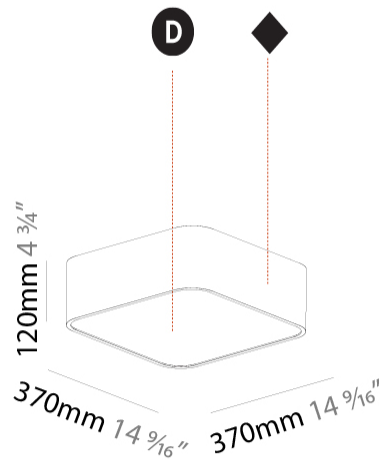

GENERAL

Series: Smoothy
Subseries: Smoothy Standard
Brand: Prolicht
Division: Architectural
Mounting Type: Surface
Mounting Location: Ceiling
Subcategory: Ambient

PHYSICAL

Shape: Square
Length (mm): 370
Length (in): 14 ⁹/₁₆
Width (mm): 370
Width (in): 14 ⁹/₁₆
Height (mm): 120
Height (in): 4 ³/₄
Light Distribution: Direct
Weight (kg): 3.458
Weight (lbs): 7.61
Diffuser: [PMMA - Opal or Micro-Prism](#)
Fixture Finish: [SSR / BKV / CWI / CRY / HAB / UFT / ITA / RUA / FTG / MYG / LOD / PUS / FRO / FUP / KIA / POP / BLS / SPG / MEY / GOH / GUM / CHC / COM / ABZ / JAG / OBR / MOS / ROR](#)
Fixture Material: [Extruded Aluminum / Steel](#)

ELECTRICAL

Lamp Type: LED (Zhaga Standard)
Input Wattage (W): 13.2
Total Output Wattage (W): 12
Dimming: [Non-Dimmable](#)
Driver Included: Yes
Driver Location: Integrated
Driver Type: Constant Current -Universal
Driver Class: Class 2
Input Voltage (V): 120 - 277
Constant Current (MA): 350
Upon Request: 0-10Vdc dimming / Phase dimming 120Vac only

LED

Color Temperature (°K): [3000 / 3500 / 4000](#)
Max. Delivered Lumen (lm): 1380 / 1401 / 1430
CRI: >80 CRI
Efficiency (%): 0.867
Lamp Life (hrs): 50000

OPTICAL

RATINGS AND CERTIFICATIONS

Certified By: Certified for North American Standards
IP rating: IP20